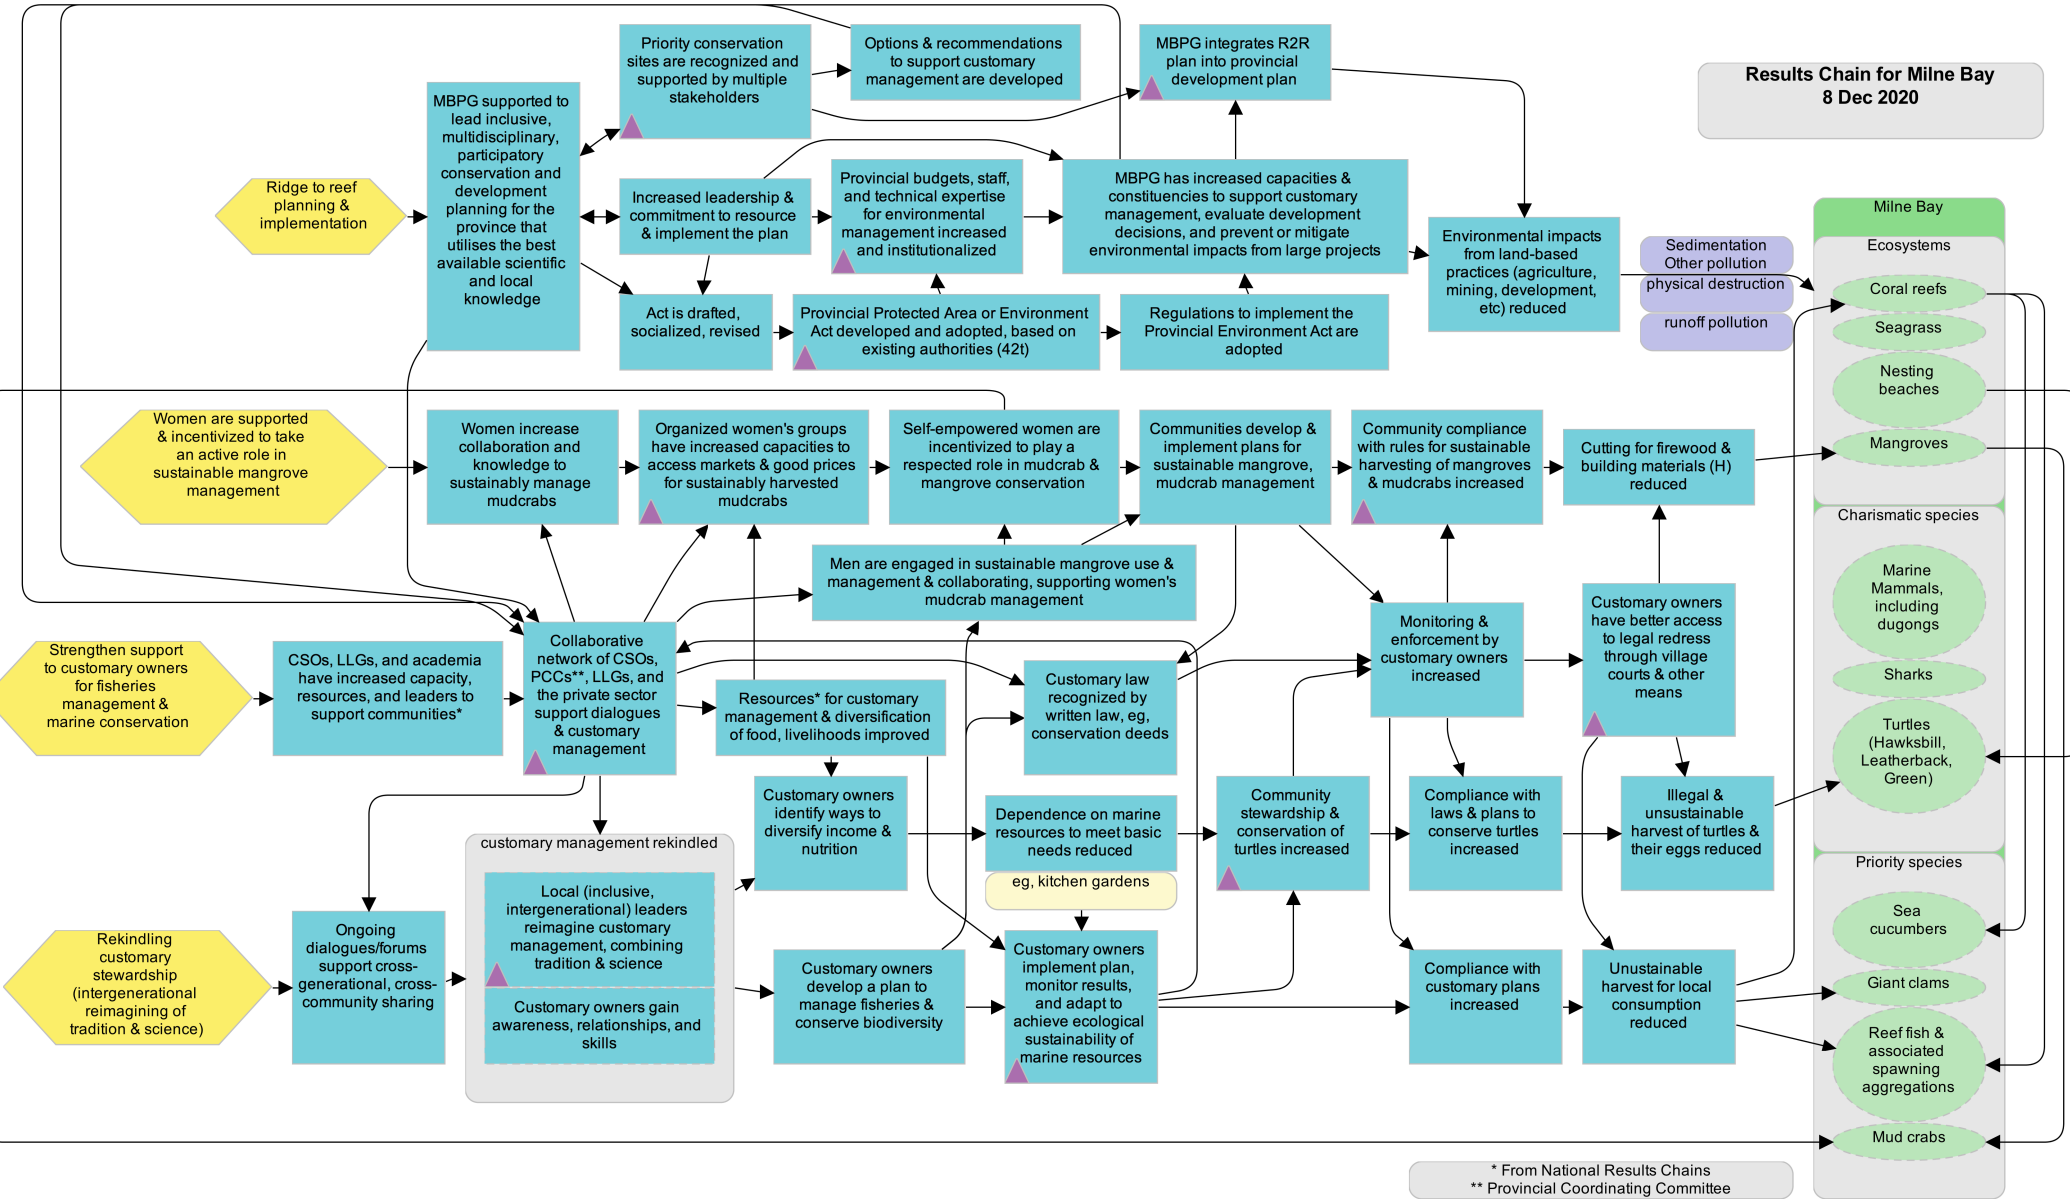

**Results Chain for Milne Bay**  
8 Dec 2020

\* From National Results Chains  
\*\* Provincial Coordinating Committee